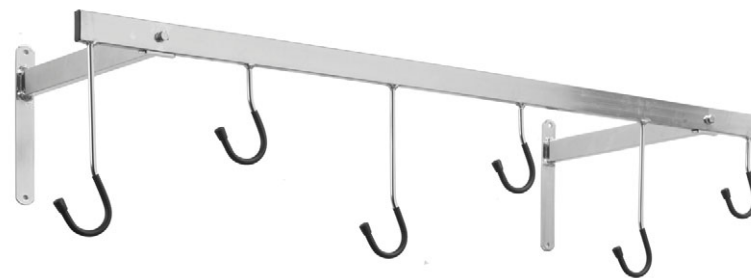

# PORTA CICLO A PARETE

ART. **2035** 2 POSTI

Size: 360x450 mm

ART. **2040** 4 POSTI

Size: 760x450 mm

ART. **2045** 6 POSTI

Size: 1260x450 mm

ART. **70** A SOFFITTO